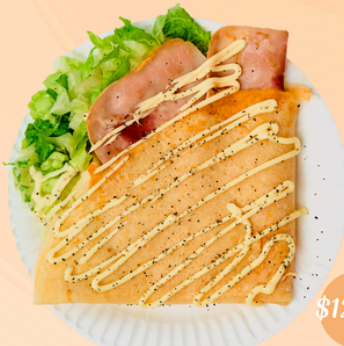

Cookies & Cream
Chocolate & Sprinkles

+\$0.99

STARRY BITES

\$9.99

Dino Chicken
Nuggets & French
Fries

\$12.99

Ham & Cheese Crepe

\$13.99